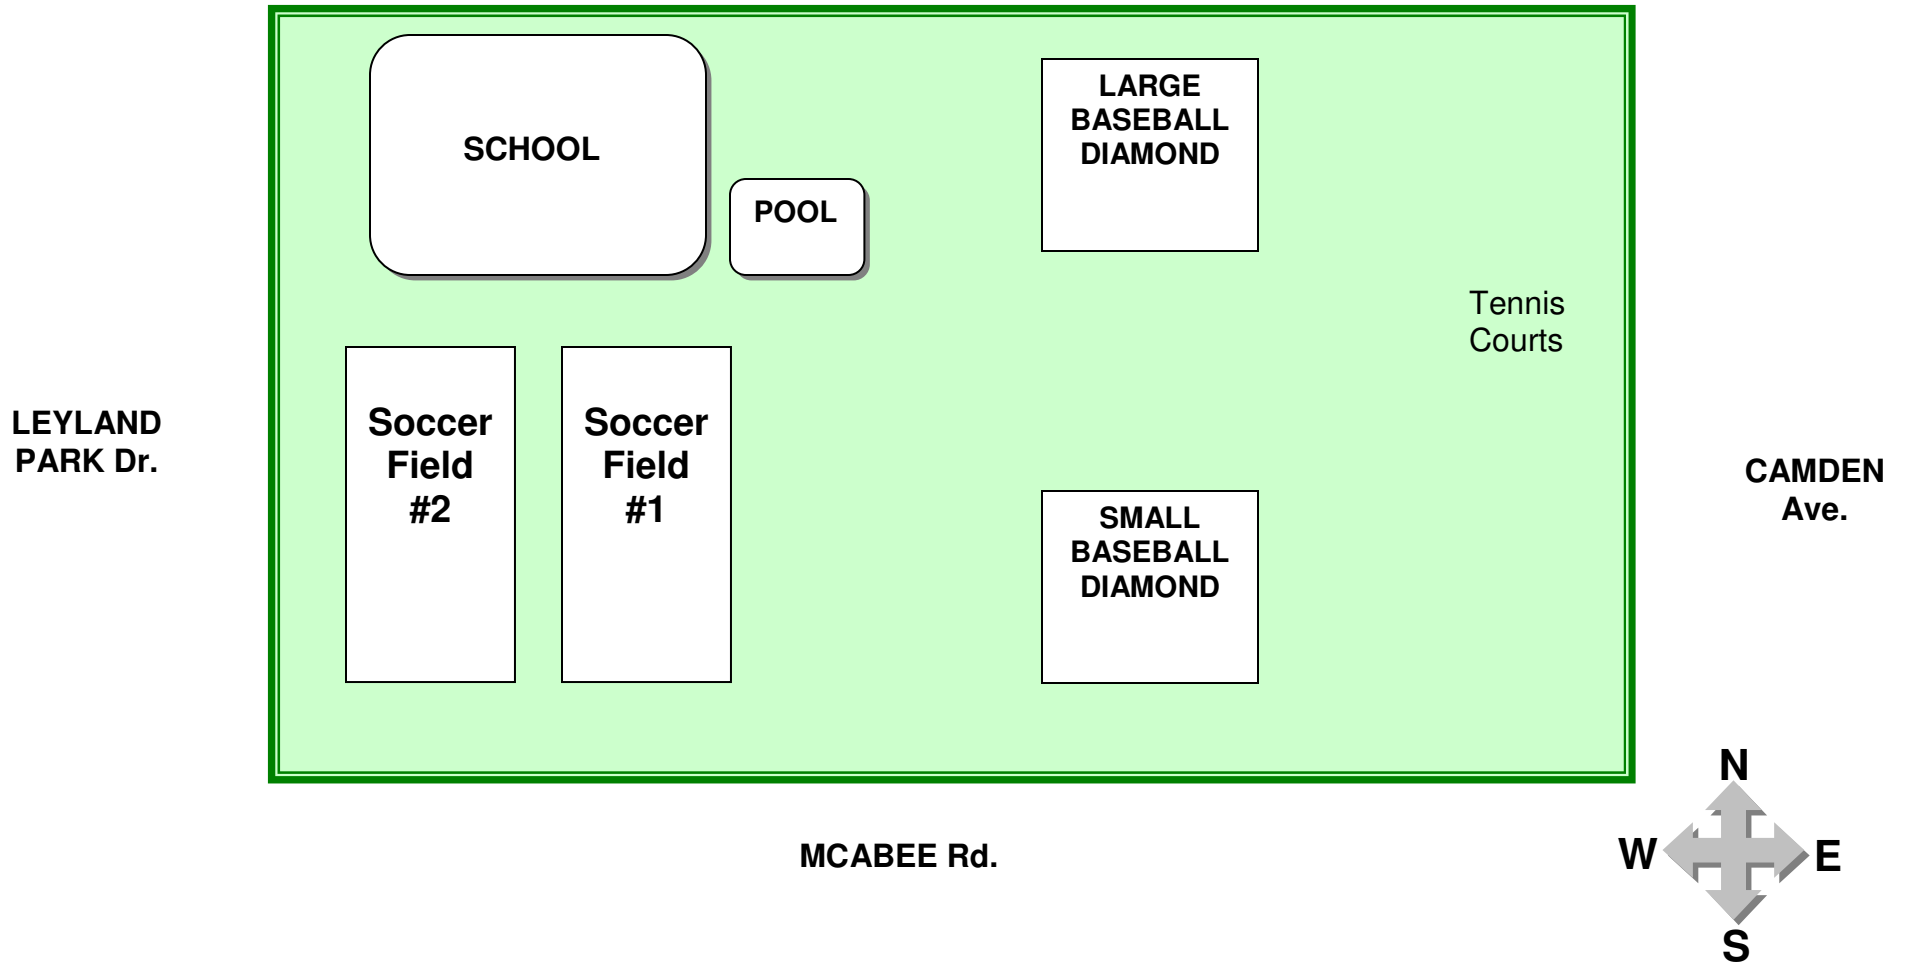

Field Map for CASTILLERO – Field Layout for Spring Season only.

The Spring Soccer Fields are located on the back field on McAbee Rd.