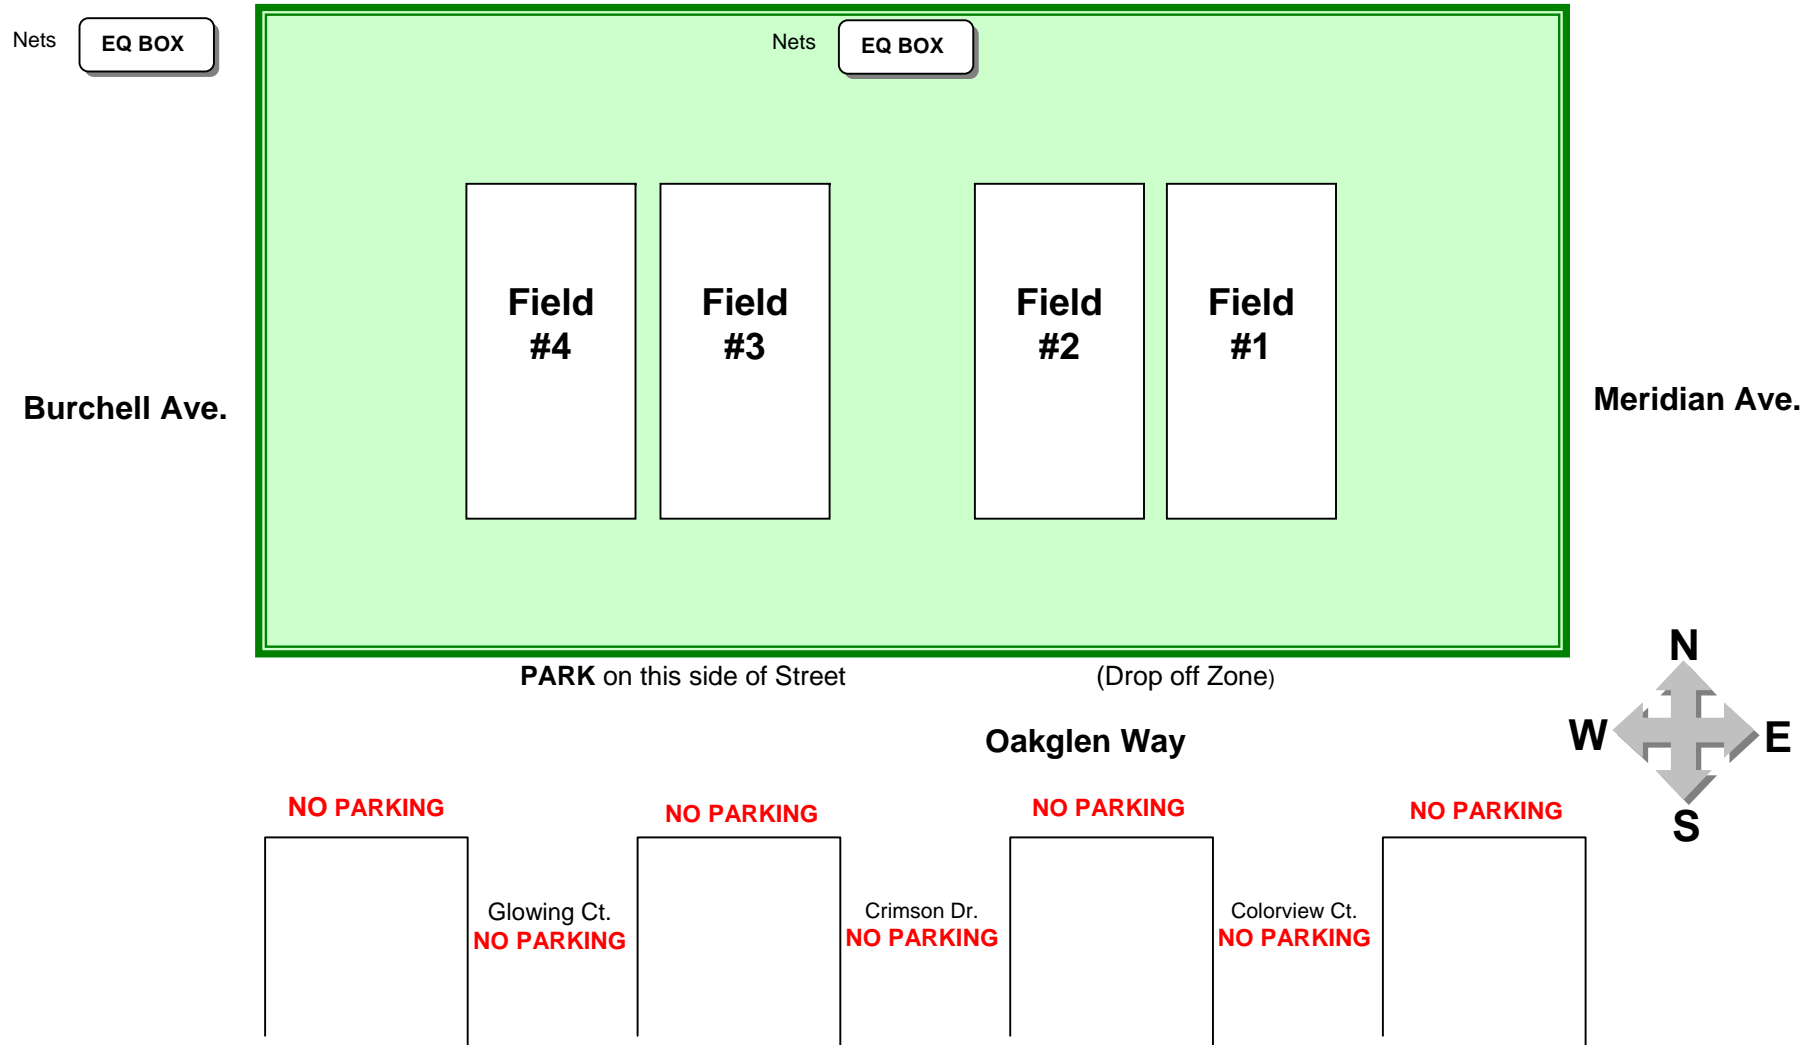

Field Map for TJ Martin Park – Field Layout for Spring Season only.

Oakglen Way at Meridian Ave.

PARKING:
There are **NO** parking lots. Please park along the north side of Oakglen only. Parking is illegal on the south side of Oakglen. This is a residential neighborhood. Please be courteous of neighbors and avoid blocking of driveways and intersections.