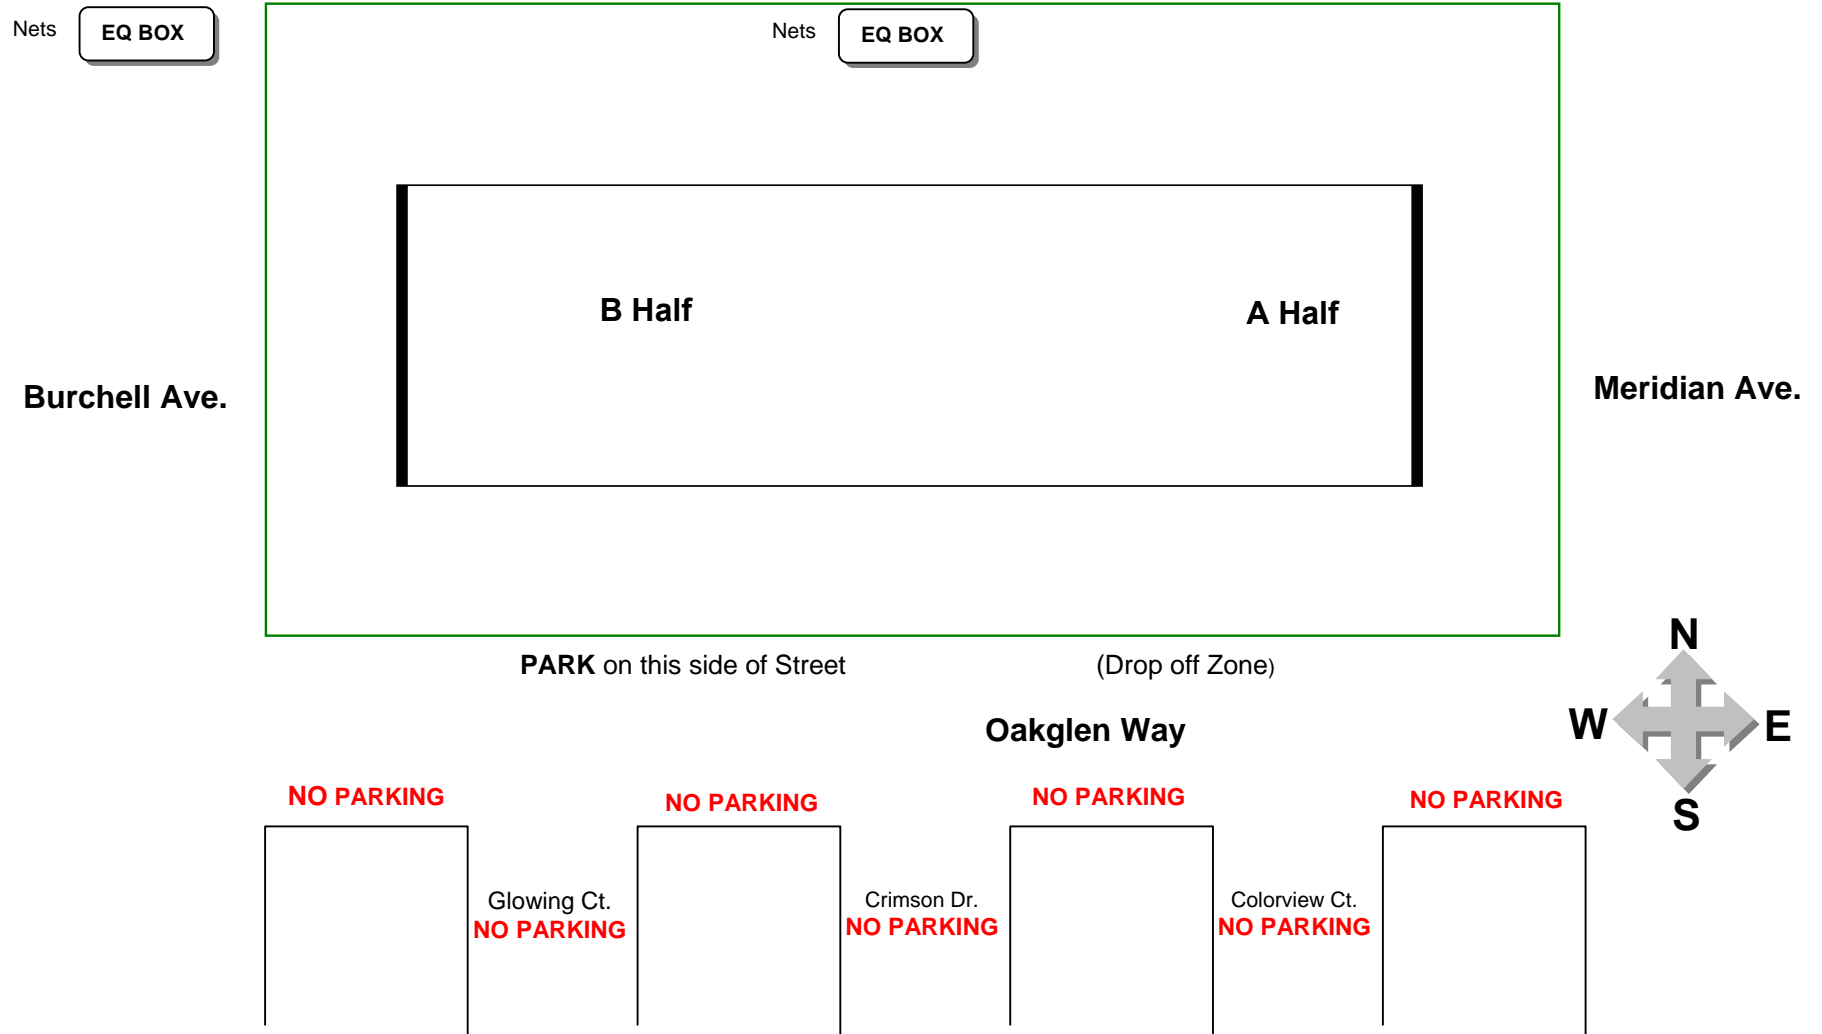

Field Map for TJ Martin Park – Field Layout for Fall 2010 season -only.

Oakglen Way at Meridian Ave.

PARKING:
 There are **NO** parking lots. Please park along the north side of Oakglen only. Parking is illegal on the south side of Oakglen. This is a residential neighborhood. Please be courteous of neighbors and avoid blocking of driveways and intersections.