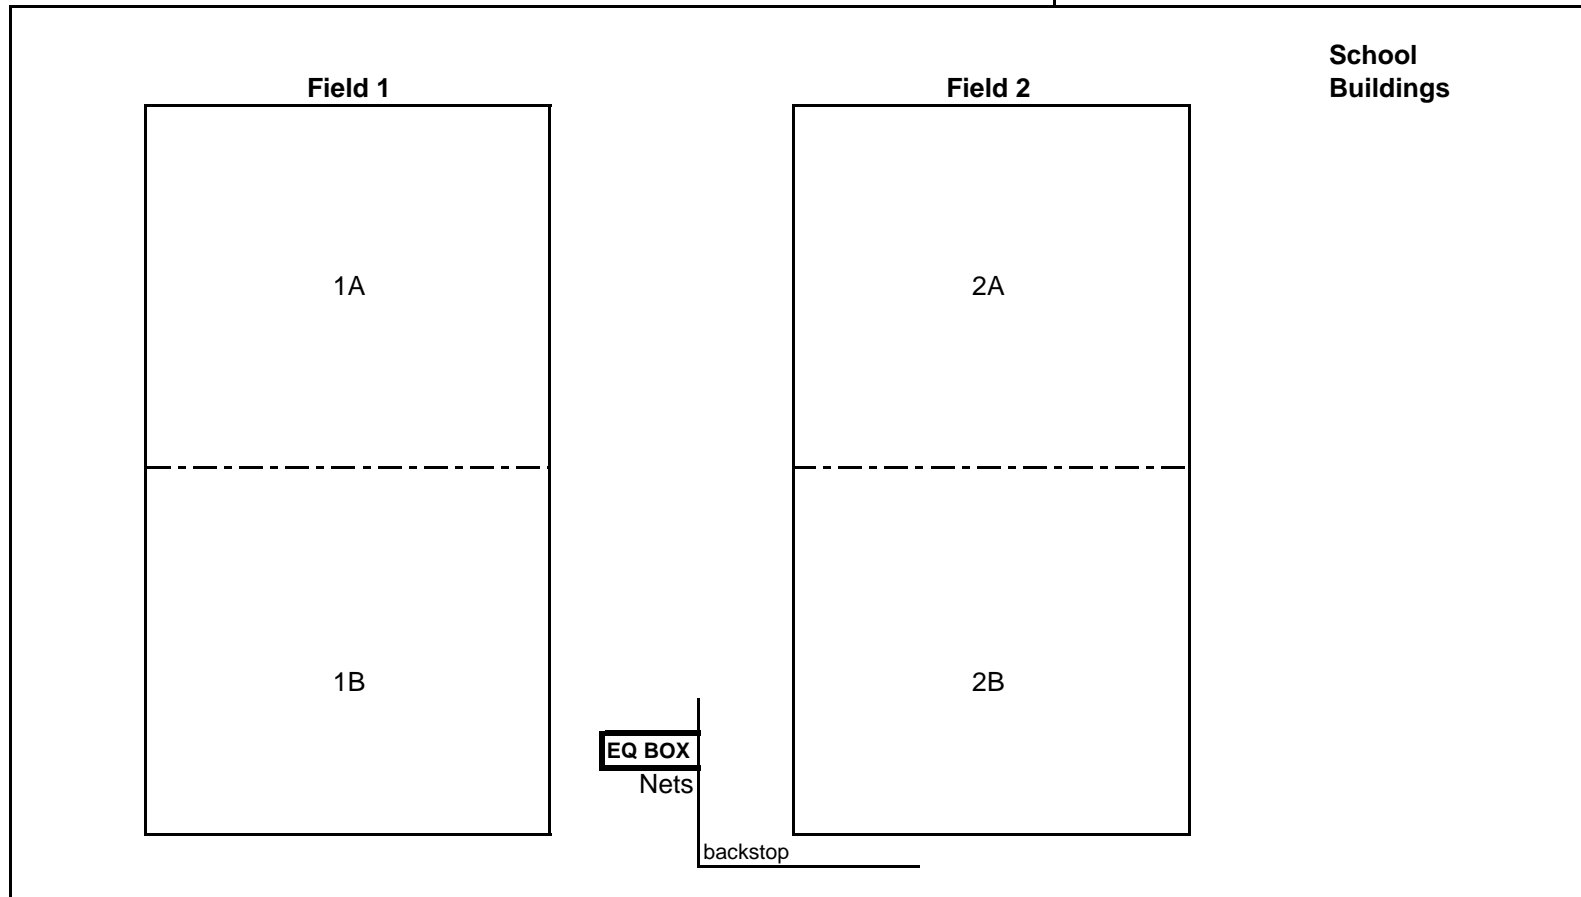

# Field Map for Steinbeck Middle School

820 Steinbeck Rd

Steinbeck Rd.

No parking in the blacktop basketball court area

PARKING LOT

Santa  
Teresa  
Blvd.

**Parking:** Parking is available in the school lot. No parking in the YMCA parking lot or on the school basketball courts. This is a residential neighborhood, please be courteous of neighbors and avoid blocking driveways and intersections.