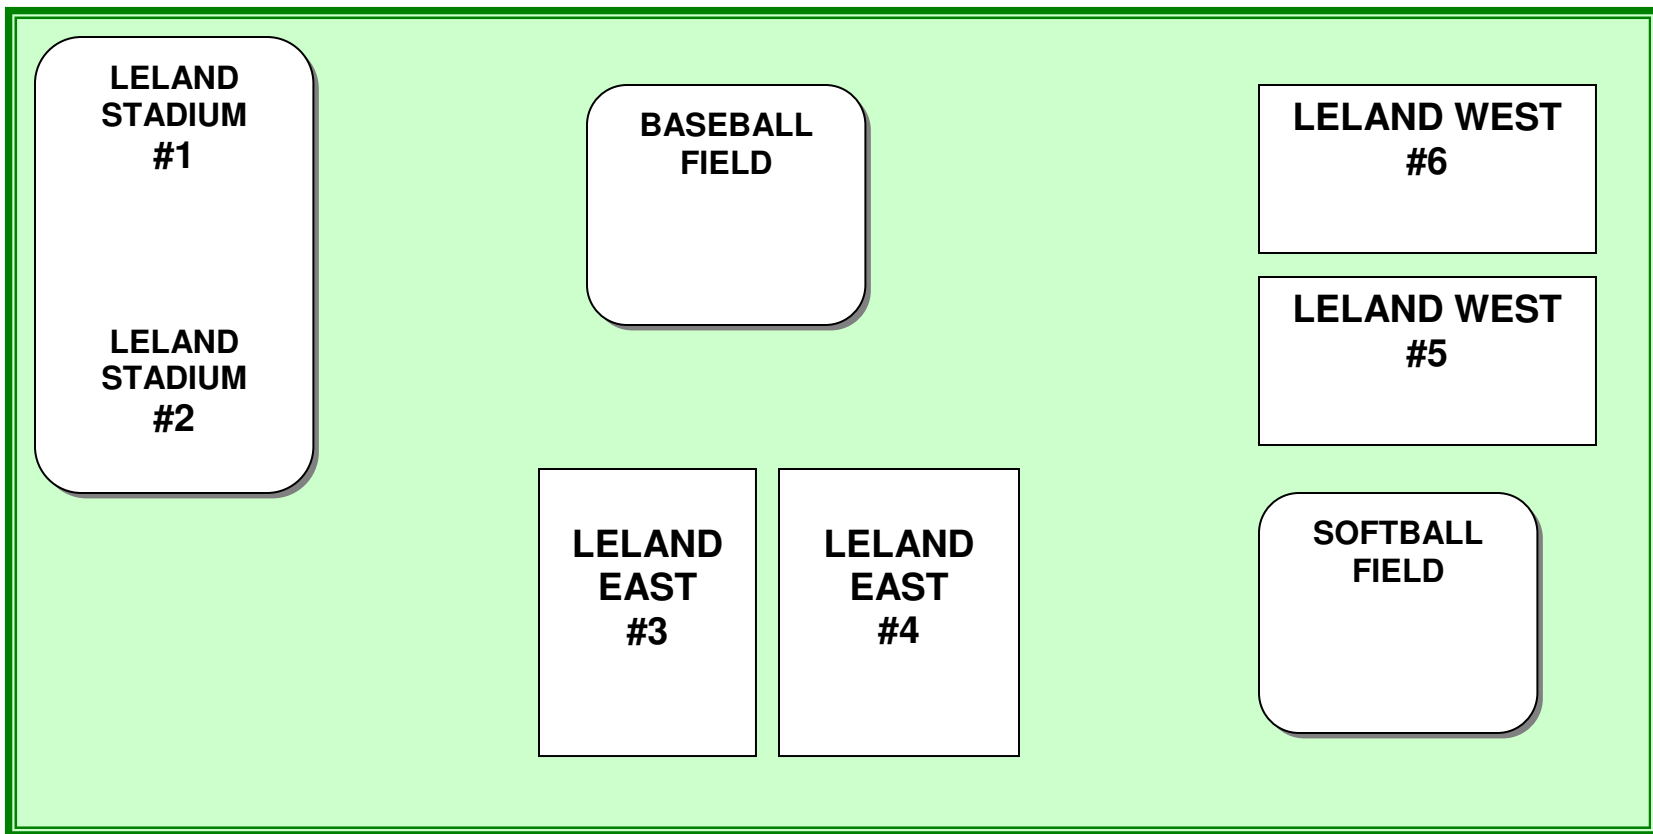

Field Map for LELAND HS – Field Layout for Spring Season only.

LELAND BLACKTOP